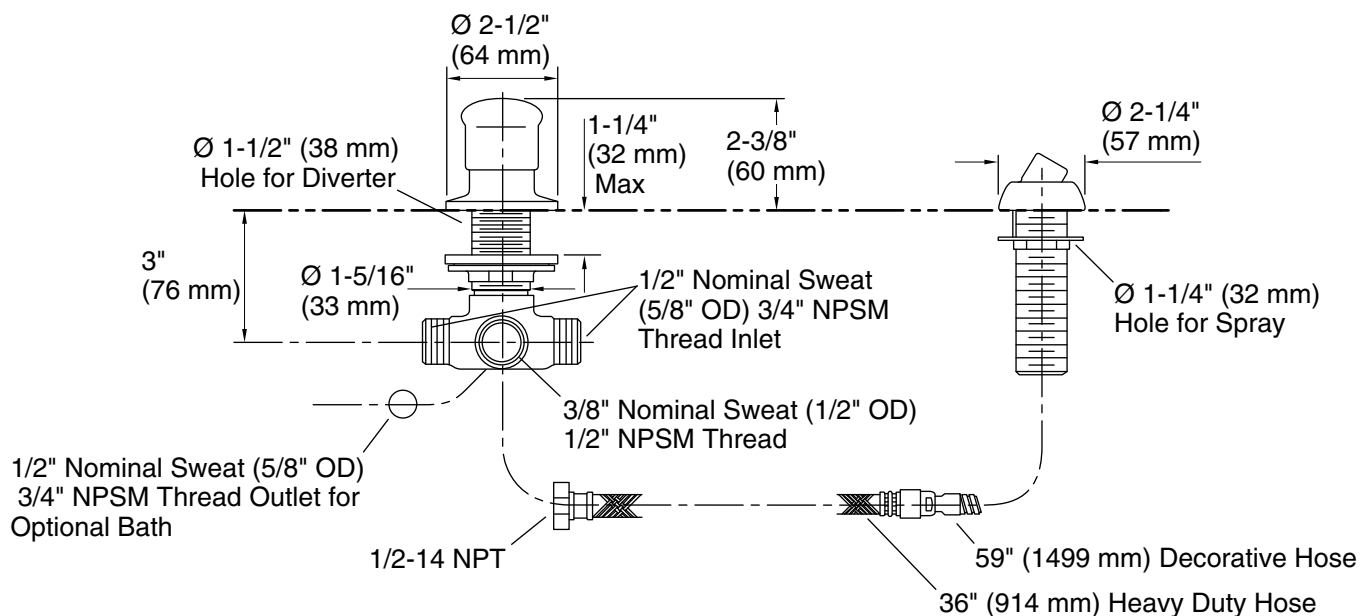

Technical Information

All product dimensions are nominal.

Notes

Install this product according to the installation instructions.